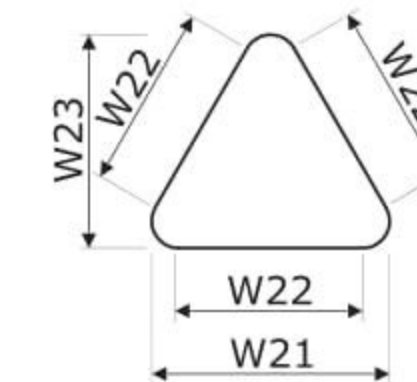

2 Body - chipboard frame, upholstered on both sides

3 Shelf - MDF board 28 mm, lacquered, measurements: 1108x415x28 mm, colour: black

4 Power Cube - 4x230V + 2xUSB

5 Handle - powder coated, metal

6 Door - toughened glass 8 mm, clear

7 Bottom rim:

- outside - MDF 28 mm, varnished, colour: black
- inside - chipboard 18 mm, carpet, colour: dark grey

Stool

1 Seat - upholstered, filled with 60 mm thick foam

2 Body - chipboard frame

3 Plant pot - plastic, depth 470 mm

4 Feet - plastic, 3units

Dimensions

W1 - 2195 mm | W2 - 2139 mm | W3 - 2119 mm | W4 - 1157 mm | W5 - 963 mm | W6 - 619 mm | W7 - 460 mm | W8 - 500 mm | W9 - 1184 mm | W10 - 1132 mm | W11 - 1092 mm | W12 - 1184 mm | W13 - 15 mm | W14 - 60 mm | W15 - 470 mm | W16 - 472 mm | W17 - 690 mm | W18 - 518 mm | W19 - 428 mm | W20 - 266 mm | W21 - 482 mm | W22 - 388 mm | W23 - 430 mm

	Symbol		Dimensions			kg m3 pcs	Comments
			Width	Depth	Height		
	I		1132	1184	2195	200 kg 2.08 m3 1 pcs	
			1184	1092 1091.6	470	50 kg 0.65 m3 1 pcs	
			1184	1092 1091.6	470	47 kg 0.65 m3 1 pcs	
			502	450	470	20 kg 0.118 m3 1 pcs	