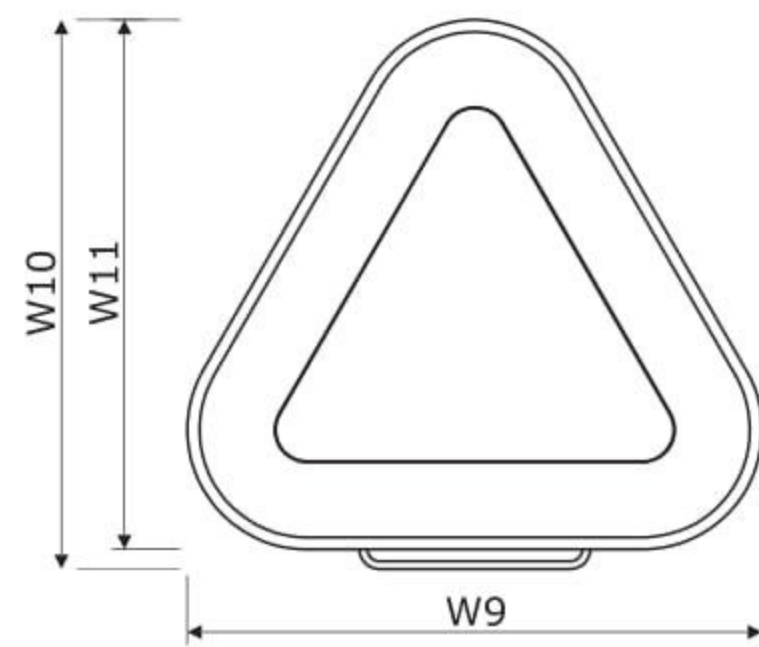

2 Body - chipboard frame, upholstered on both sides

3 Shelf - MDF board 28 mm, lacquered, measurements: 1108x415x28 mm, colour: black

4 Power Cube - 4x230V + 2xUSB

5 Handle - powder coated, metal

6 Door - toughened glass 8 mm, clear

7 Bottom rim:

- outside - MDF 28 mm, varnished, colour: black
- inside - chipboard 18 mm, carpet, colour: dark grey

Stool

1 Seat - upholstered, filled with 60 mm thick foam

2 Body - chipboard frame

3 Plant pot - plastic, depth 470 mm

4 Feet - plastic, 3units

Dimensions

W1 - 2195 mm | W2 - 2139 mm | W3 - 2119 mm | W4 - 1157 mm | W5 - 963 mm | W6 - 619 mm | W7 - 460 mm | W8 - 500 mm | W9 - 1184 mm | W10 - 1132 mm | W11 - 1092 mm | W12 - 1184 mm | W13 - 15 mm | W14 - 60 mm | W15 - 470 mm | W16 - 472 mm | W17 - 690 mm | W18 - 518 mm | W19 - 428 mm | W20 - 266 mm | W21 - 482 mm | W22 - 388 mm | W23 - 430 mm

	Symbol		Dimensions			kg m3 pcs	Comments
			Width	Depth	Height		
	I		1132	1184	2195	200 kg 2.08 m3 1 pcs	
			1184	1092 1091.6	470	50 kg 0.65 m3 1 pcs	
			1184	1092 1091.6	470	47 kg 0.65 m3 1 pcs	
			502	450	470	20 kg 0.118 m3 1 pcs	