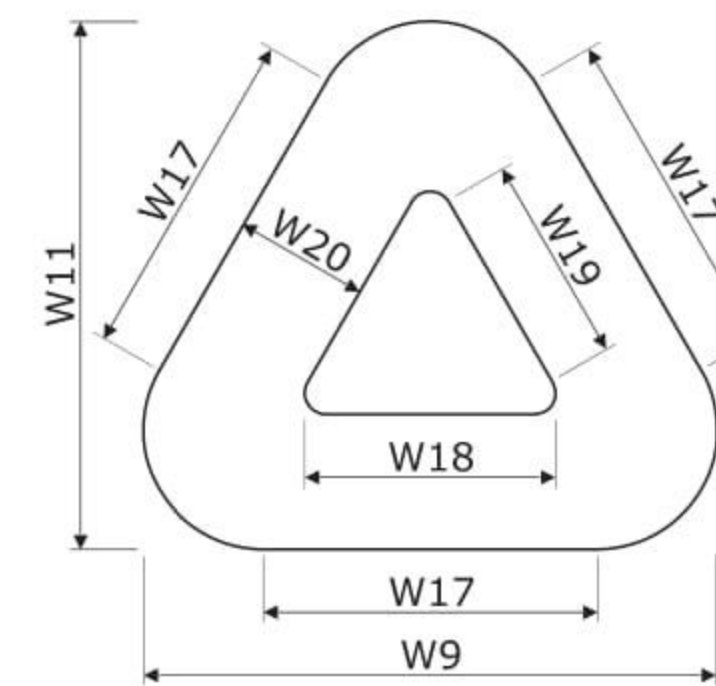

2 Body - chipboard frame, upholstered on both sides

3 Shelf - MDF board 28 mm, lacquered, measurements: 1108x415x28 mm, colour: black

4 Power Cube - 4x230V + 2xUSB

5 Handle - powder coated, metal

6 Door - toughened glass 8 mm, clear

7 Bottom rim:

- outside - MDF 28 mm, varnished, colour: black
- inside - chipboard 18 mm, carpet, colour: dark grey

Stool

1 Seat - upholstered, filled with 60 mm thick foam

2 Body - chipboard frame

3 Plant pot - plastic, depth 470 mm

4 Feet - plastic, 3units

Dimensions

W1 - 2195 mm | W2 - 2139 mm | W3 - 2119 mm | W4 - 1157 mm | W5 - 963 mm | W6 - 619 mm | W7 - 460 mm | W8 - 500 mm | W9 - 1184 mm | W10 - 1132 mm | W11 - 1092 mm | W12 - 1184 mm | W13 - 15 mm | W14 - 60 mm | W15 - 470 mm | W16 - 472 mm | W17 - 690 mm | W18 - 518 mm | W19 - 428 mm | W20 - 266 mm | W21 - 482 mm | W22 - 388 mm | W23 - 430 mm

	Symbol		Dimensions			kg m3 pcs	Comments
			Width	Depth	Height		
	I		1132	1184	2195	200 kg 2.08 m3 1 pcs	
			1184	1092 1091.6	470	50 kg 0.65 m3 1 pcs	
			1184	1092 1091.6	470	47 kg 0.65 m3 1 pcs	
			502	450	470	20 kg 0.118 m3 1 pcs	