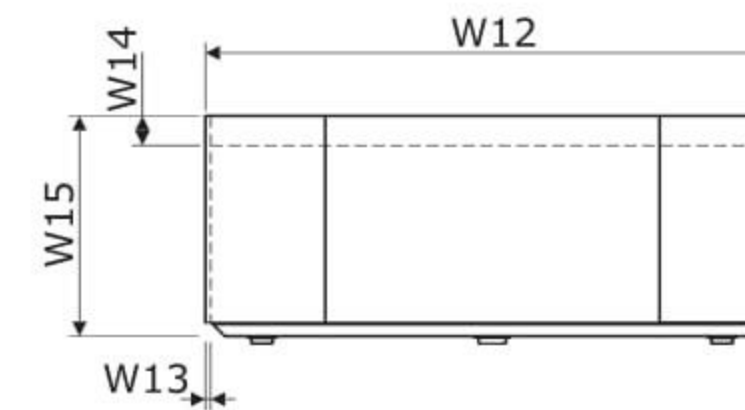

2 Body - chipboard frame, upholstered on both sides

3 Shelf - MDF board 28 mm, lacquered, measurements: 1108x415x28 mm, colour: black

4 Power Cube - 4x230V + 2xUSB

5 Handle - powder coated, metal

6 Door - toughened glass 8 mm, clear

7 Bottom rim:

- outside - MDF 28 mm, varnished, colour: black
- inside - chipboard 18 mm, carpet, colour: dark grey

Stool

1 Seat - upholstered, filled with 60 mm thick foam

2 Body - chipboard frame

3 Plant pot - plastic, depth 470 mm

4 Feet - plastic, 3units

Dimensions

W1 - 2195 mm | W2 - 2139 mm | W3 - 2119 mm | W4 - 1157 mm | W5 - 963 mm | W6 - 619 mm | W7 - 460 mm | W8 - 500 mm | W9 - 1184 mm | W10 - 1132 mm | W11 - 1092 mm | W12 - 1184 mm | W13 - 15 mm | W14 - 60 mm | W15 - 470 mm | W16 - 472 mm | W17 - 690 mm | W18 - 518 mm | W19 - 428 mm | W20 - 266 mm | W21 - 482 mm | W22 - 388 mm | W23 - 430 mm

	Symbol		Dimensions			kg m3 pcs	Comments
			Width	Depth	Height		
	I		1132	1184	2195	200 kg 2.08 m3 1 pcs	
			1184	1092 1091.6	470	50 kg 0.65 m3 1 pcs	
			1184	1092 1091.6	470	47 kg 0.65 m3 1 pcs	
			502	450	470	20 kg 0.118 m3 1 pcs	