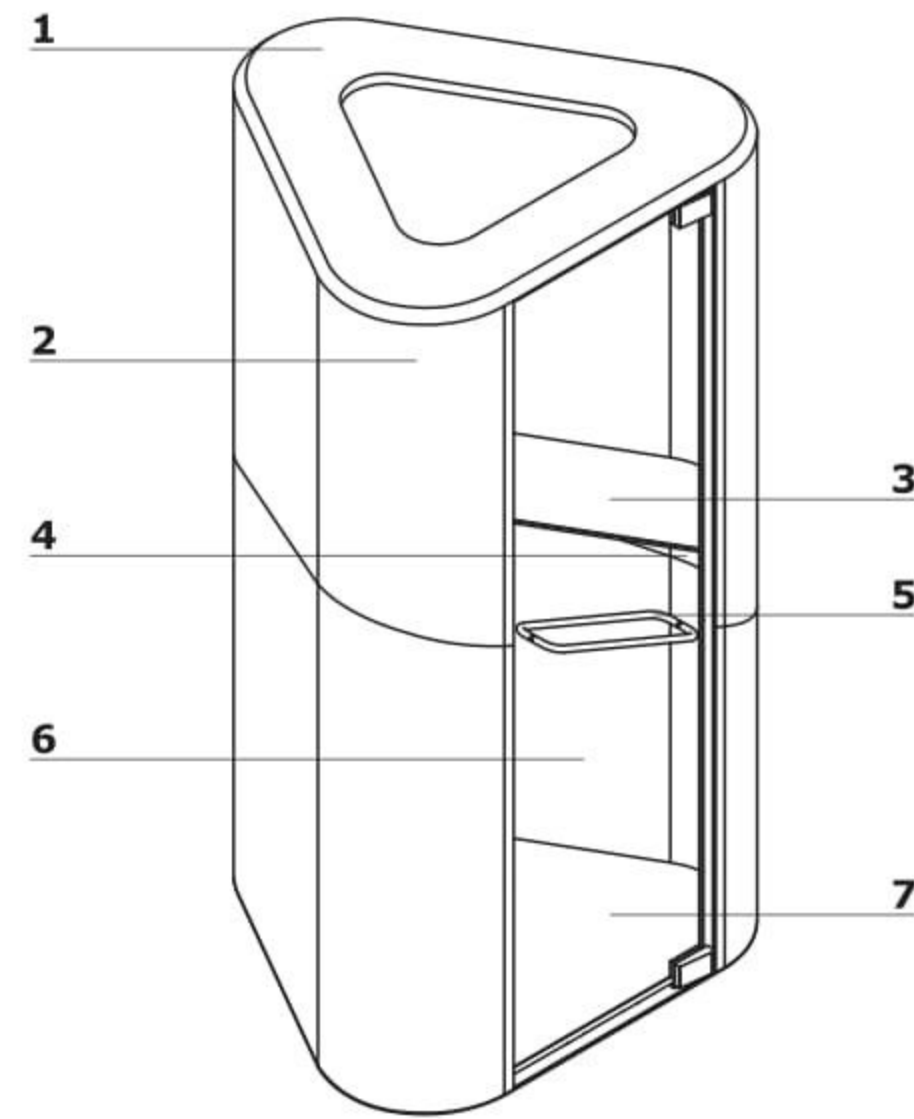

Technical specification

1 Top panel:

- outside - MDF 28 mm, varnished, colour: black
- inside - chipboard 18 mm upholstered (in the colour of the lower part of the pod wall), two-point lighting, two quiet fans

2 Body - chipboard frame, upholstered on both sides

3 Shelf - MDF board 28 mm, lacquered, measurements: 1108x415x28 mm, colour: black

4 Power Cube - 4x230V + 2xUSB

5 Handle - powder coated, metal

6 Door - toughened glass 8 mm, clear

7 Bottom rim:

- outside - MDF 28 mm, varnished, colour: black
- inside - chipboard 18 mm, carpet, colour: dark grey

Stool

1 Seat - upholstered, filled with 60 mm thick foam

2 Body - chipboard frame

3 Plant pot - plastic, depth 470 mm

4 Feet - plastic, 3units

Dimensions

W1 - 2195 mm | W2 - 2139 mm | W3 - 2119 mm | W4 - 1157 mm | W5 - 963 mm | W6 - 619 mm | W7 - 460 mm | W8 - 500 mm | W9 - 1184 mm | W10 - 1132 mm | W11 - 1092 mm | W12 - 1184 mm | W13 - 15 mm | W14 - 60 mm | W15 - 470 mm | W16 - 472 mm | W17 - 690 mm | W18 - 518 mm | W19 - 428 mm | W20 - 266 mm | W21 - 482 mm | W22 - 388 mm | W23 - 430 mm