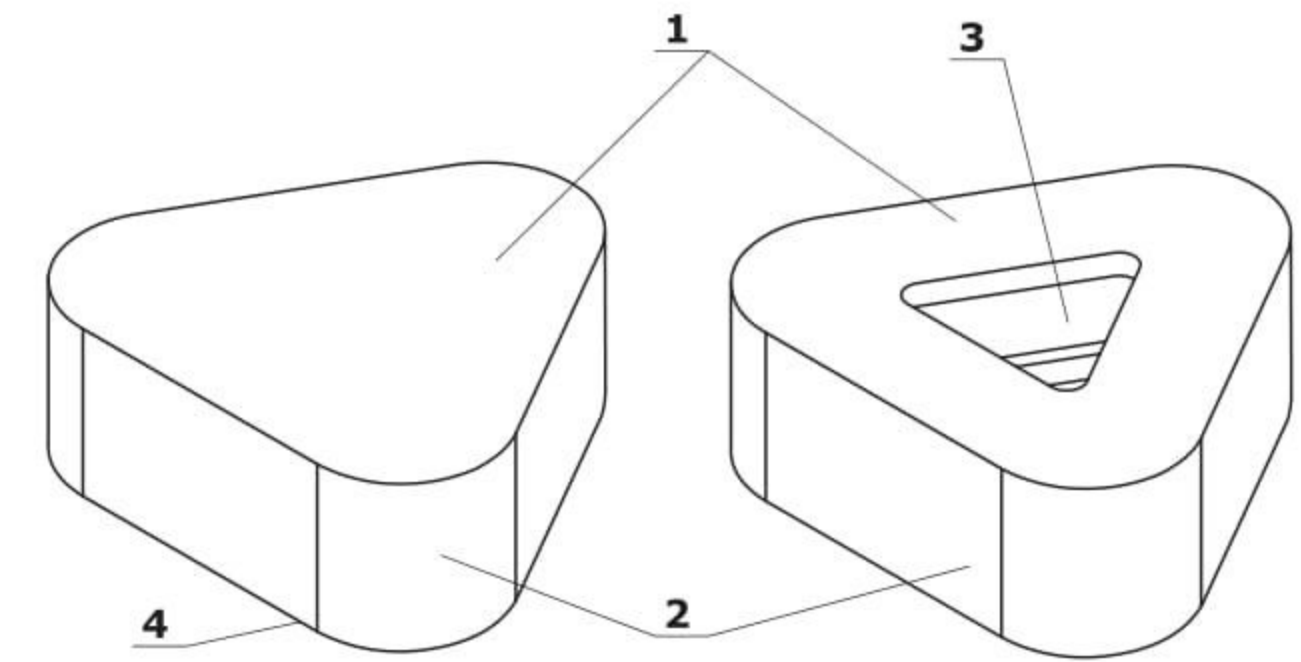

2 Body - chipboard frame, upholstered on both sides

3 Shelf - MDF board 28 mm, lacquered, measurements: 1108x415x28 mm, colour: black

4 Power Cube - 4x230V + 2xUSB

5 Handle - powder coated, metal

6 Door - toughened glass 8 mm, clear

7 Bottom rim:

- outside - MDF 28 mm, varnished, colour: black
- inside - chipboard 18 mm, carpet, colour: dark grey

Stool

1 Seat - upholstered, filled with 60 mm thick foam

2 Body - chipboard frame

3 Plant pot - plastic, depth 470 mm

4 Feet - plastic, 3units

Dimensions

W1 - 2195 mm | W2 - 2139 mm | W3 - 2119 mm | W4 - 1157 mm | W5 - 963 mm | W6 - 619 mm | W7 - 460 mm | W8 - 500 mm | W9 - 1184 mm | W10 - 1132 mm | W11 - 1092 mm | W12 - 1184 mm | W13 - 15 mm | W14 - 60 mm | W15 - 470 mm | W16 - 472 mm | W17 - 690 mm | W18 - 518 mm | W19 - 428 mm | W20 - 266 mm | W21 - 482 mm | W22 - 388 mm | W23 - 430 mm

	Symbol		Dimensions			kg m3 pcs	Comments
			Width	Depth	Height		
	I		1132	1184	2195	200 kg 2.08 m3 1 pcs	
			1184	1092 1091.6	470	50 kg 0.65 m3 1 pcs	
			1184	1092 1091.6	470	47 kg 0.65 m3 1 pcs	
			502	450	470	20 kg 0.118 m3 1 pcs	