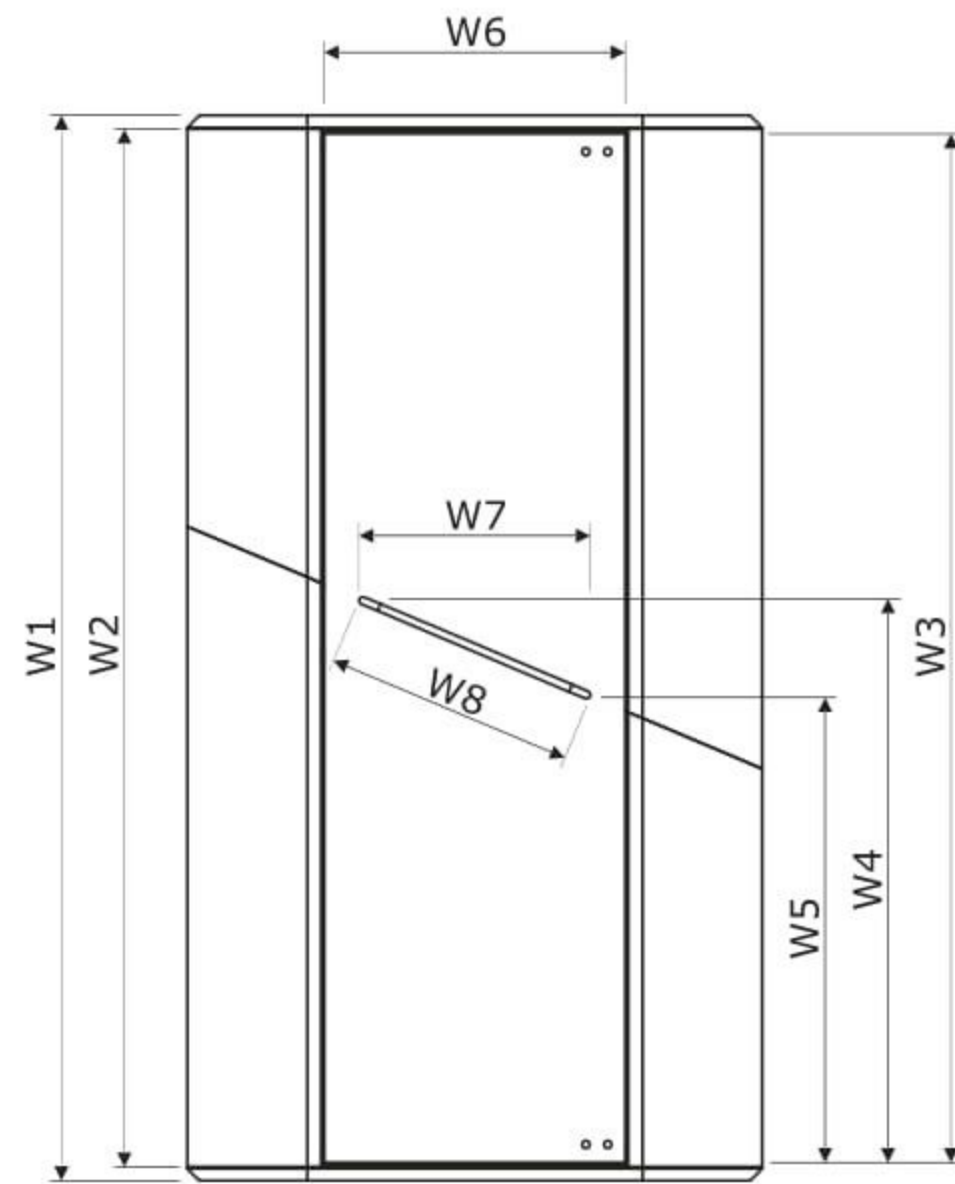

2 Body - chipboard frame, upholstered on both sides

3 Shelf - MDF board 28 mm, lacquered, measurements: 1108x415x28 mm, colour: black

4 Power Cube - 4x230V + 2xUSB

5 Handle - powder coated, metal

6 Door - toughened glass 8 mm, clear

7 Bottom rim:

- outside - MDF 28 mm, varnished, colour: black
- inside - chipboard 18 mm, carpet, colour: dark grey

Stool

1 Seat - upholstered, filled with 60 mm thick foam

2 Body - chipboard frame

3 Plant pot - plastic, depth 470 mm

4 Feet - plastic, 3units

Dimensions

W1 - 2195 mm | W2 - 2139 mm | W3 - 2119 mm | W4 - 1157 mm | W5 - 963 mm | W6 - 619 mm | W7 - 460 mm | W8 - 500 mm | W9 - 1184 mm | W10 - 1132 mm | W11 - 1092 mm | W12 - 1184 mm | W13 - 15 mm | W14 - 60 mm | W15 - 470 mm | W16 - 472 mm | W17 - 690 mm | W18 - 518 mm | W19 - 428 mm | W20 - 266 mm | W21 - 482 mm | W22 - 388 mm | W23 - 430 mm

	Symbol		Dimensions			kg m3 pcs	Comments
			Width	Depth	Height		
	I		1132	1184	2195	200 kg 2.08 m3 1 pcs	
			1184	1092 1091.6	470	50 kg 0.65 m3 1 pcs	
			1184	1092 1091.6	470	47 kg 0.65 m3 1 pcs	
			502	450	470	20 kg 0.118 m3 1 pcs	