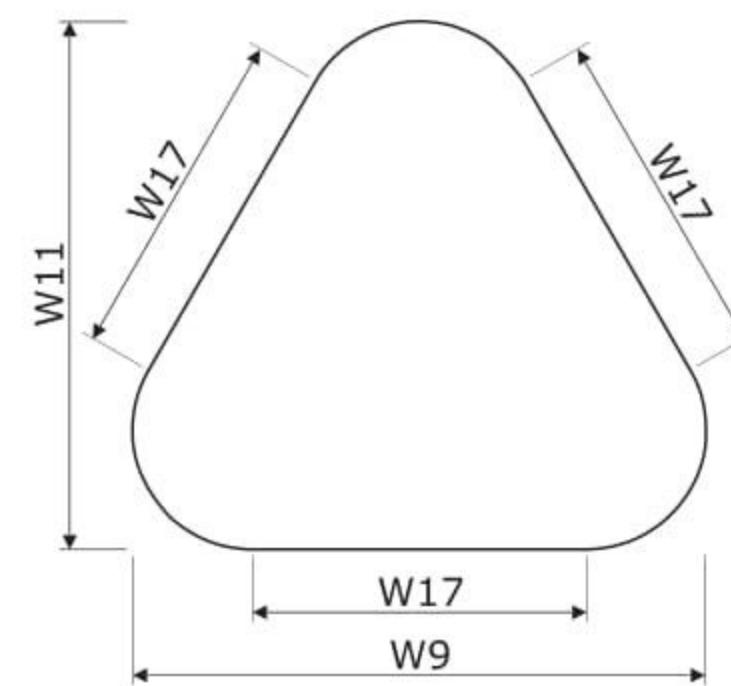

2 Body - chipboard frame, upholstered on both sides

3 Shelf - MDF board 28 mm, lacquered, measurements: 1108x415x28 mm, colour: black

4 Power Cube - 4x230V + 2xUSB

5 Handle - powder coated, metal

6 Door - toughened glass 8 mm, clear

7 Bottom rim:

- outside - MDF 28 mm, varnished, colour: black
- inside - chipboard 18 mm, carpet, colour: dark grey

Stool

1 Seat - upholstered, filled with 60 mm thick foam

2 Body - chipboard frame

3 Plant pot - plastic, depth 470 mm

4 Feet - plastic, 3units

Dimensions

W1 - 2195 mm | W2 - 2139 mm | W3 - 2119 mm | W4 - 1157 mm | W5 - 963 mm | W6 - 619 mm | W7 - 460 mm | W8 - 500 mm | W9 - 1184 mm | W10 - 1132 mm | W11 - 1092 mm | W12 - 1184 mm | W13 - 15 mm | W14 - 60 mm | W15 - 470 mm | W16 - 472 mm | W17 - 690 mm | W18 - 518 mm | W19 - 428 mm | W20 - 266 mm | W21 - 482 mm | W22 - 388 mm | W23 - 430 mm

	Symbol		Dimensions			kg m3 pcs	Comments
			Width	Depth	Height		
	I		1132	1184	2195	200 kg 2.08 m3 1 pcs	
			1184	1092 1091.6	470	50 kg 0.65 m3 1 pcs	
			1184	1092 1091.6	470	47 kg 0.65 m3 1 pcs	
			502	450	470	20 kg 0.118 m3 1 pcs	