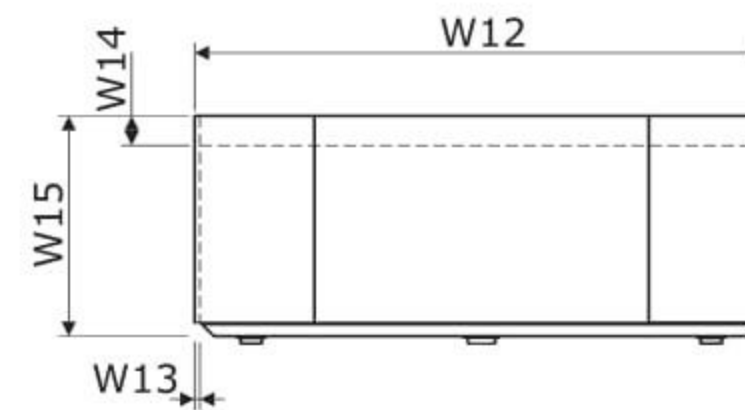

2 Body - chipboard frame, upholstered on both sides

3 Shelf - MDF board 28 mm, lacquered, measurements: 1108x415x28 mm, colour: black

4 Power Cube - 4x230V + 2xUSB

5 Handle - powder coated, metal

6 Door - toughened glass 8 mm, clear

7 Bottom rim:

- outside - MDF 28 mm, varnished, colour: black
- inside - chipboard 18 mm, carpet, colour: dark grey

Stool

1 Seat - upholstered, filled with 60 mm thick foam

2 Body - chipboard frame

3 Plant pot - plastic, depth 470 mm

4 Feet - plastic, 3units

Dimensions

W1 - 2195 mm | W2 - 2139 mm | W3 - 2119 mm | W4 - 1157 mm | W5 - 963 mm | W6 - 619 mm | W7 - 460 mm | W8 - 500 mm | W9 - 1184 mm | W10 - 1132 mm | W11 - 1092 mm | W12 - 1184 mm | W13 - 15 mm | W14 - 60 mm | W15 - 470 mm | W16 - 472 mm | W17 - 690 mm | W18 - 518 mm | W19 - 428 mm | W20 - 266 mm | W21 - 482 mm | W22 - 388 mm | W23 - 430 mm

	Symbol		Dimensions			kg m3 pcs	Comments
			Width	Depth	Height		
	I		1132	1184	2195	200 kg 2.08 m3 1 pcs	
			1184	1092 1091.6	470	50 kg 0.65 m3 1 pcs	
			1184	1092 1091.6	470	47 kg 0.65 m3 1 pcs	
			502	450	470	20 kg 0.118 m3 1 pcs	