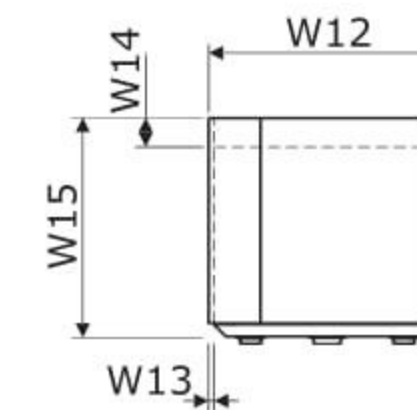

2 Body - chipboard frame, upholstered on both sides

3 Shelf - MDF board 28 mm, lacquered, measurements: 1108x415x28 mm, colour: black

4 Power Cube - 4x230V + 2xUSB

5 Handle - powder coated, metal

6 Door - toughened glass 8 mm, clear

7 Bottom rim:

- outside - MDF 28 mm, varnished, colour: black
- inside - chipboard 18 mm, carpet, colour: dark grey

Stool

1 Seat - upholstered, filled with 60 mm thick foam

2 Body - chipboard frame

3 Plant pot - plastic, depth 470 mm

4 Feet - plastic, 3units

Dimensions

W1 - 2195 mm | W2 - 2139 mm | W3 - 2119 mm | W4 - 1157 mm | W5 - 963 mm | W6 - 619 mm | W7 - 460 mm | W8 - 500 mm | W9 - 1184 mm | W10 - 1132 mm | W11 - 1092 mm | W12 - 1184 mm | W13 - 15 mm | W14 - 60 mm | W15 - 470 mm | W16 - 472 mm | W17 - 690 mm | W18 - 518 mm | W19 - 428 mm | W20 - 266 mm | W21 - 482 mm | W22 - 388 mm | W23 - 430 mm

	Symbol		Dimensions			kg m3 pcs	Comments
			Width	Depth	Height		
	I		1132	1184	2195	200 kg 2.08 m3 1 pcs	
			1184	1092 1091.6	470	50 kg 0.65 m3 1 pcs	
			1184	1092 1091.6	470	47 kg 0.65 m3 1 pcs	
			502	450	470	20 kg 0.118 m3 1 pcs	